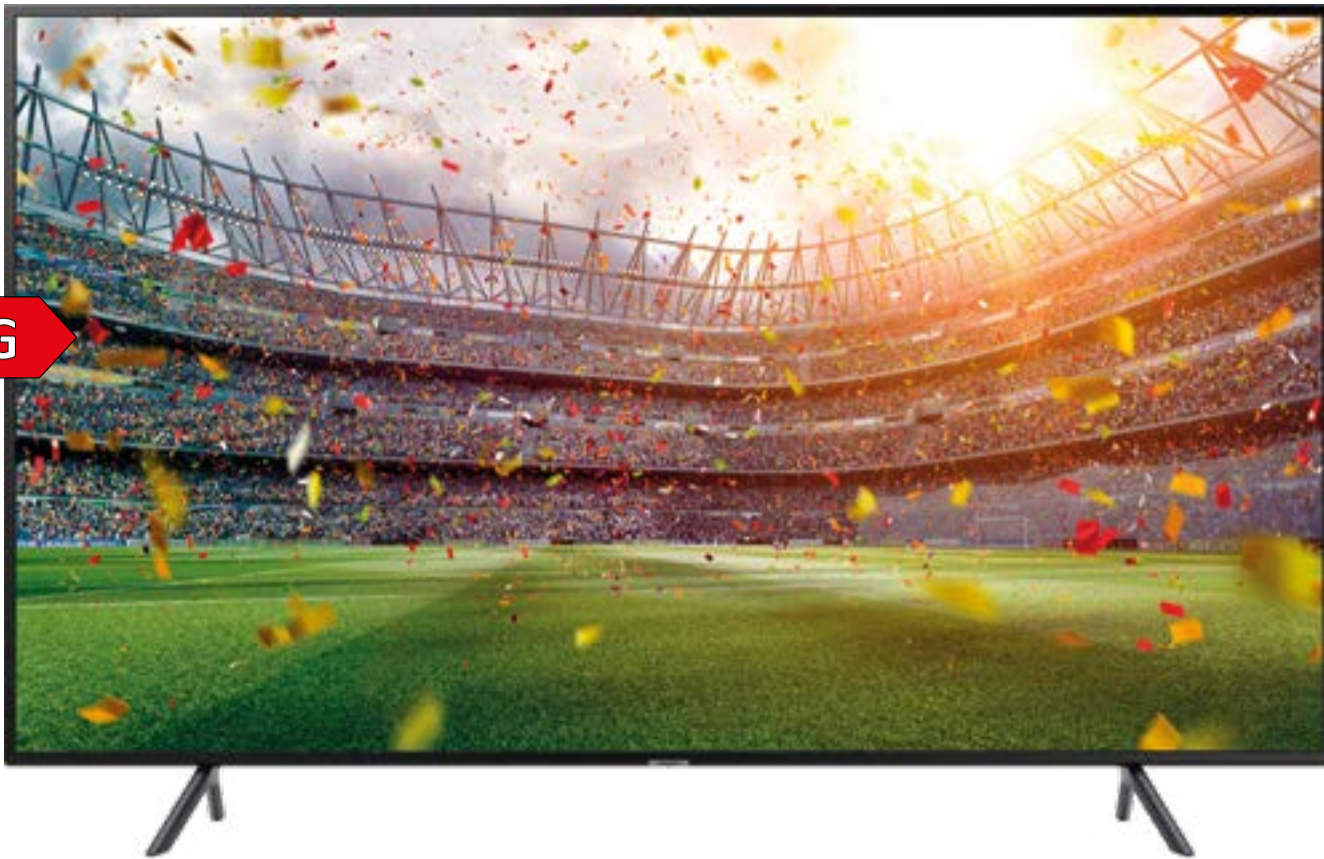

A
↑
G

TV LED CRYSTAL UHD 4K
SAMSUNG

Crystal UHD 4K, diseño Slim, TDT2, UHD Dimming, 20W, mando Smart Things

TU50CU7105K
50" - 127CM

TU65CU7105K
65" - 165CM

429€ 645€

A
↑
G