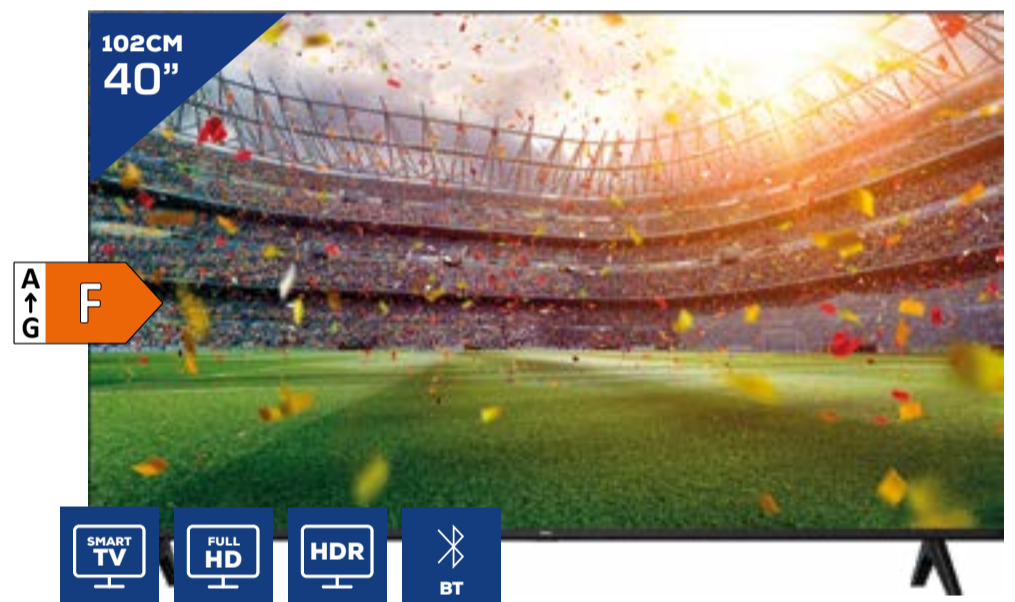

TV LED 40" FHD TCL
40S5400A
Android TV 9.0, Google Assistant, modo hotel

259€