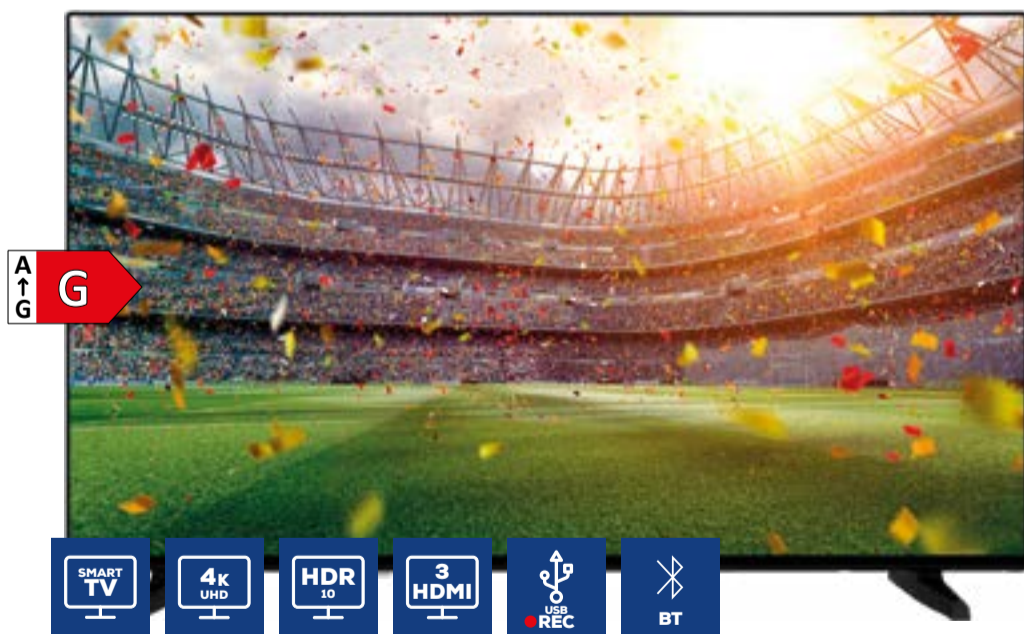

185€

TV LED 32" FHD TCL
32SF540
Fire TV, Google Assistant, modo hotel

199€

TV LED 40" FHD TCL
40S5400A
Android TV 9.0, Google Assistant, modo hotel

259€

TV LED UHD 4K JVC
Dolby Vision, Dolby Atmos, DVB T2/S2, Google Home y Alexa, modo hotel
LT55VU3300 - 55"(139CM) LT65VU3300 - 65"(165CM)